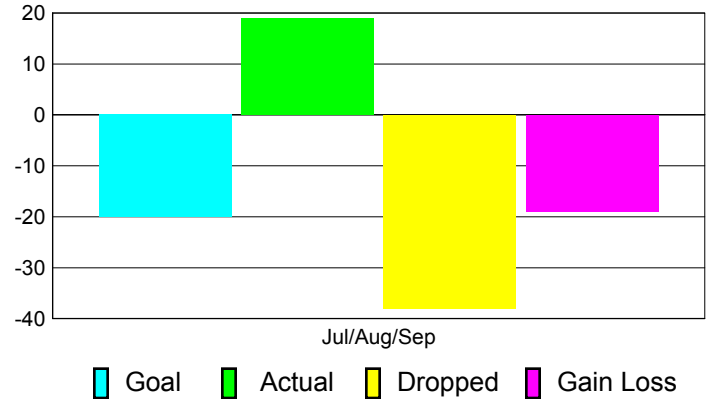

Membership Results 2012-2013

Goal, New, Dropped, Gain/Loss