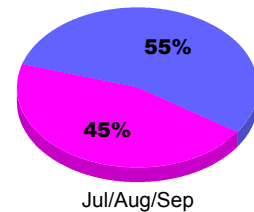

Membership Results
2012-2013

Membership
2011-2012

Month	Net Memb Goal	Actual New Memb	Actual Dropped Memb	Gain/Loss of Memb	Gain/Loss of Memb
Jul/Aug/Sep	-20	19	-38	-19	-20
Totals	-20	19	-38	-19	-20

Membership Results 2012-2013

Goal, New, Dropped, Gain/Loss

Comparison of Membership Gain/Loss

Current Year Compared to the Previous Year

Gender Comparison 2012-2013

Male Female